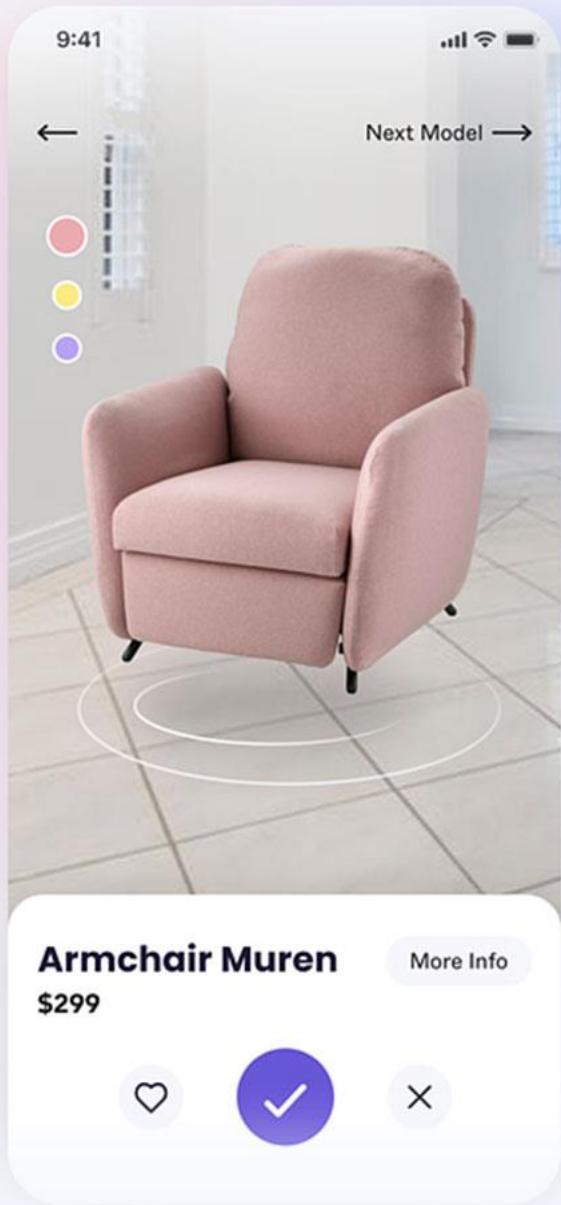

All Marathon Runner Genesis Dice

Marathon Runner Explore

Genesis Explore

Online Fitting

Marathon Runner

... [Camera Viewfinder] ...

AXEL ARIGATO

Marathon Runner

★ 5.0 (1270 Reviews)

Article number 33036
Color White/Silver

EU 42 - US 9

\$ 340

Add to bag

14

ÉVES
DIGITÁLIS
TAPASZTALAT

Forbes